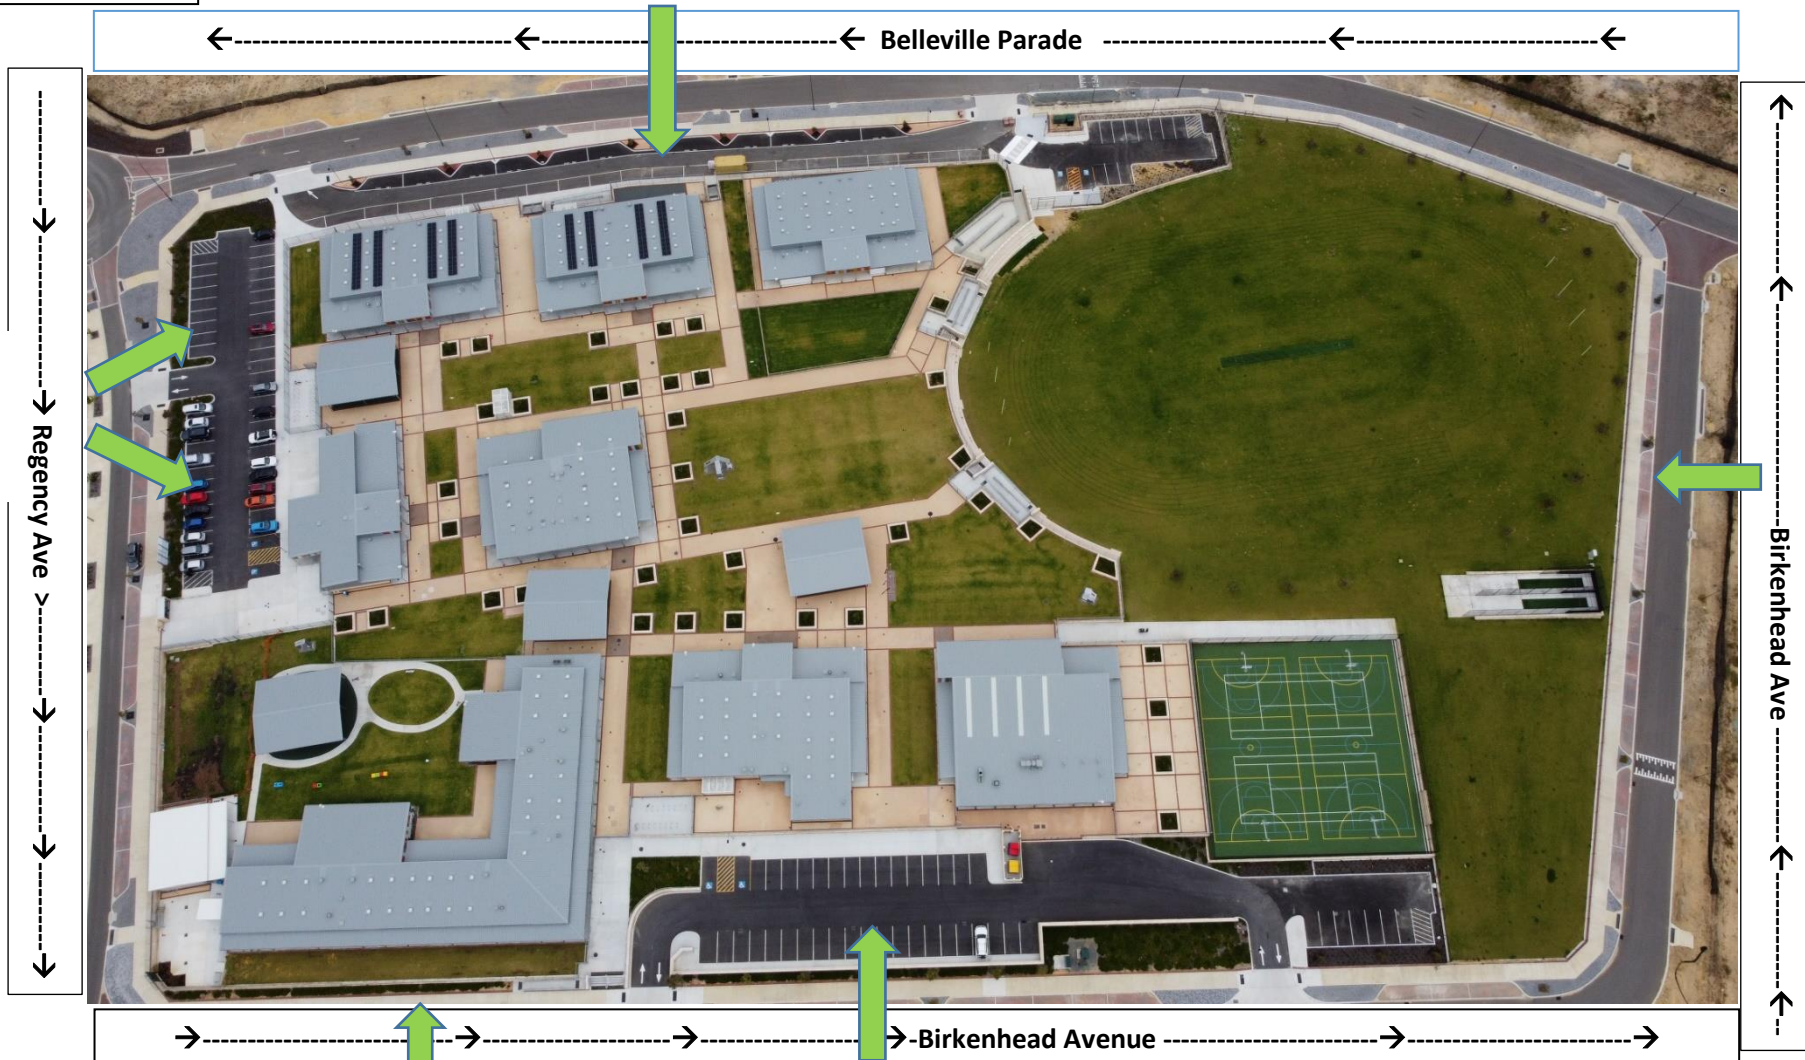

# TRAFFIC FLOW & PARKING at PINE VIEW PRIMARY SCHOOL

Please follow the arrows as school traffic direction at Pine View Primary School

Side parking available on Belleville Ave on both sides

Staff Only parking area

Side parking available on Birkenhead Ave

Carpark behind G Block

Parking available on Birkenhead Ave on left hand side