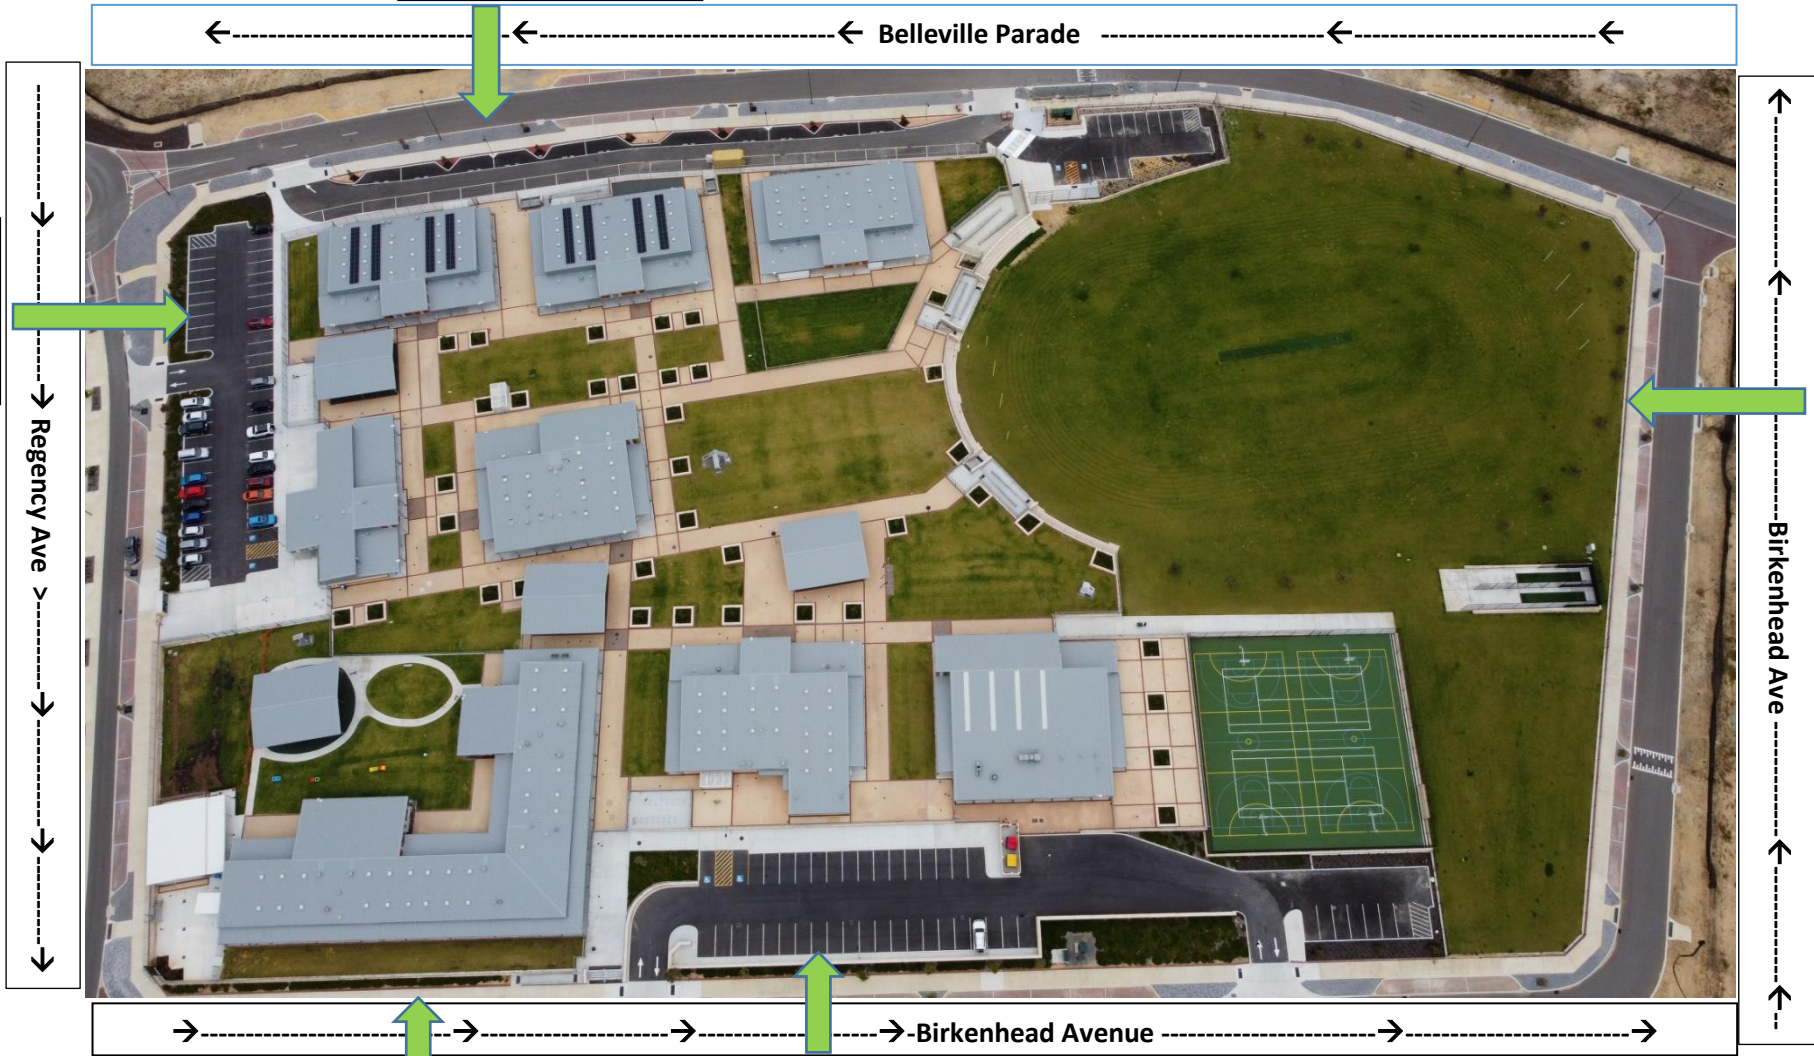

# TRAFFIC FLOW, & PARKING at PINE VIEW PRIMARY SCHOOL

Please follow the arrows as school traffic direction at Pine View Primary School

Side parking available on Belleville Ave on both sides

Parking available in the carpark near Admin

Side parking available on Birkenhead Ave

Parking available on Birkenhead Ave on left hand side

Carpark behind G Block